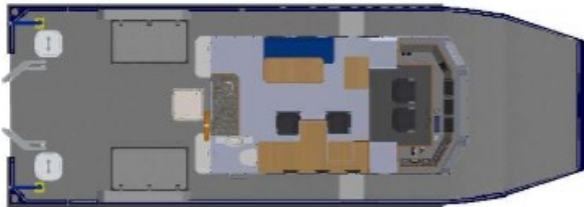

Vessel details	
Length Overall	14.00m
Beam	4.97m
Draft	1.00m
Power x 2	240– 550hp
Berths	> 4
PAX	12 plus 2
Class	MCA cat 2 & class 6 DNV,BV, Seafish

www.workboatsales.com

info@workboatsales.com www.workboatsales.com

T: 0044 (0)1702 482294 M: 0044 (0)7790 446295

SECTION A-A
SCALE 1 : 100

DO NOT SCALE DRAWING		REVISION
DATE:	JUNE 2013	
TITLE:	14m SURVEY VESSEL	
DRAWN BY:	DWG NO.:	A3
S.DAVIDSEN	14/3/13	
WEIGHT:	SCALE: 200	SHEET 1 OF 1